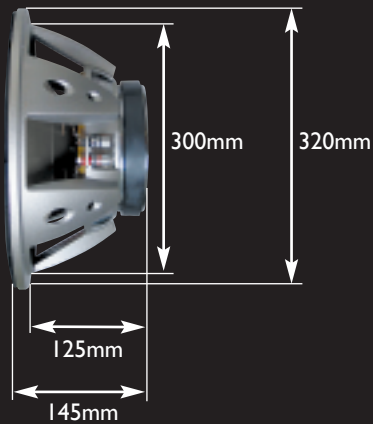

## Hole Cut Sizes

Screw Diameter 8mm

Cut Hole Diameter 300mm

Depth of speaker install 145mm

---

## Dimensions

320mm x 145mm (Diameter x Total Depth)